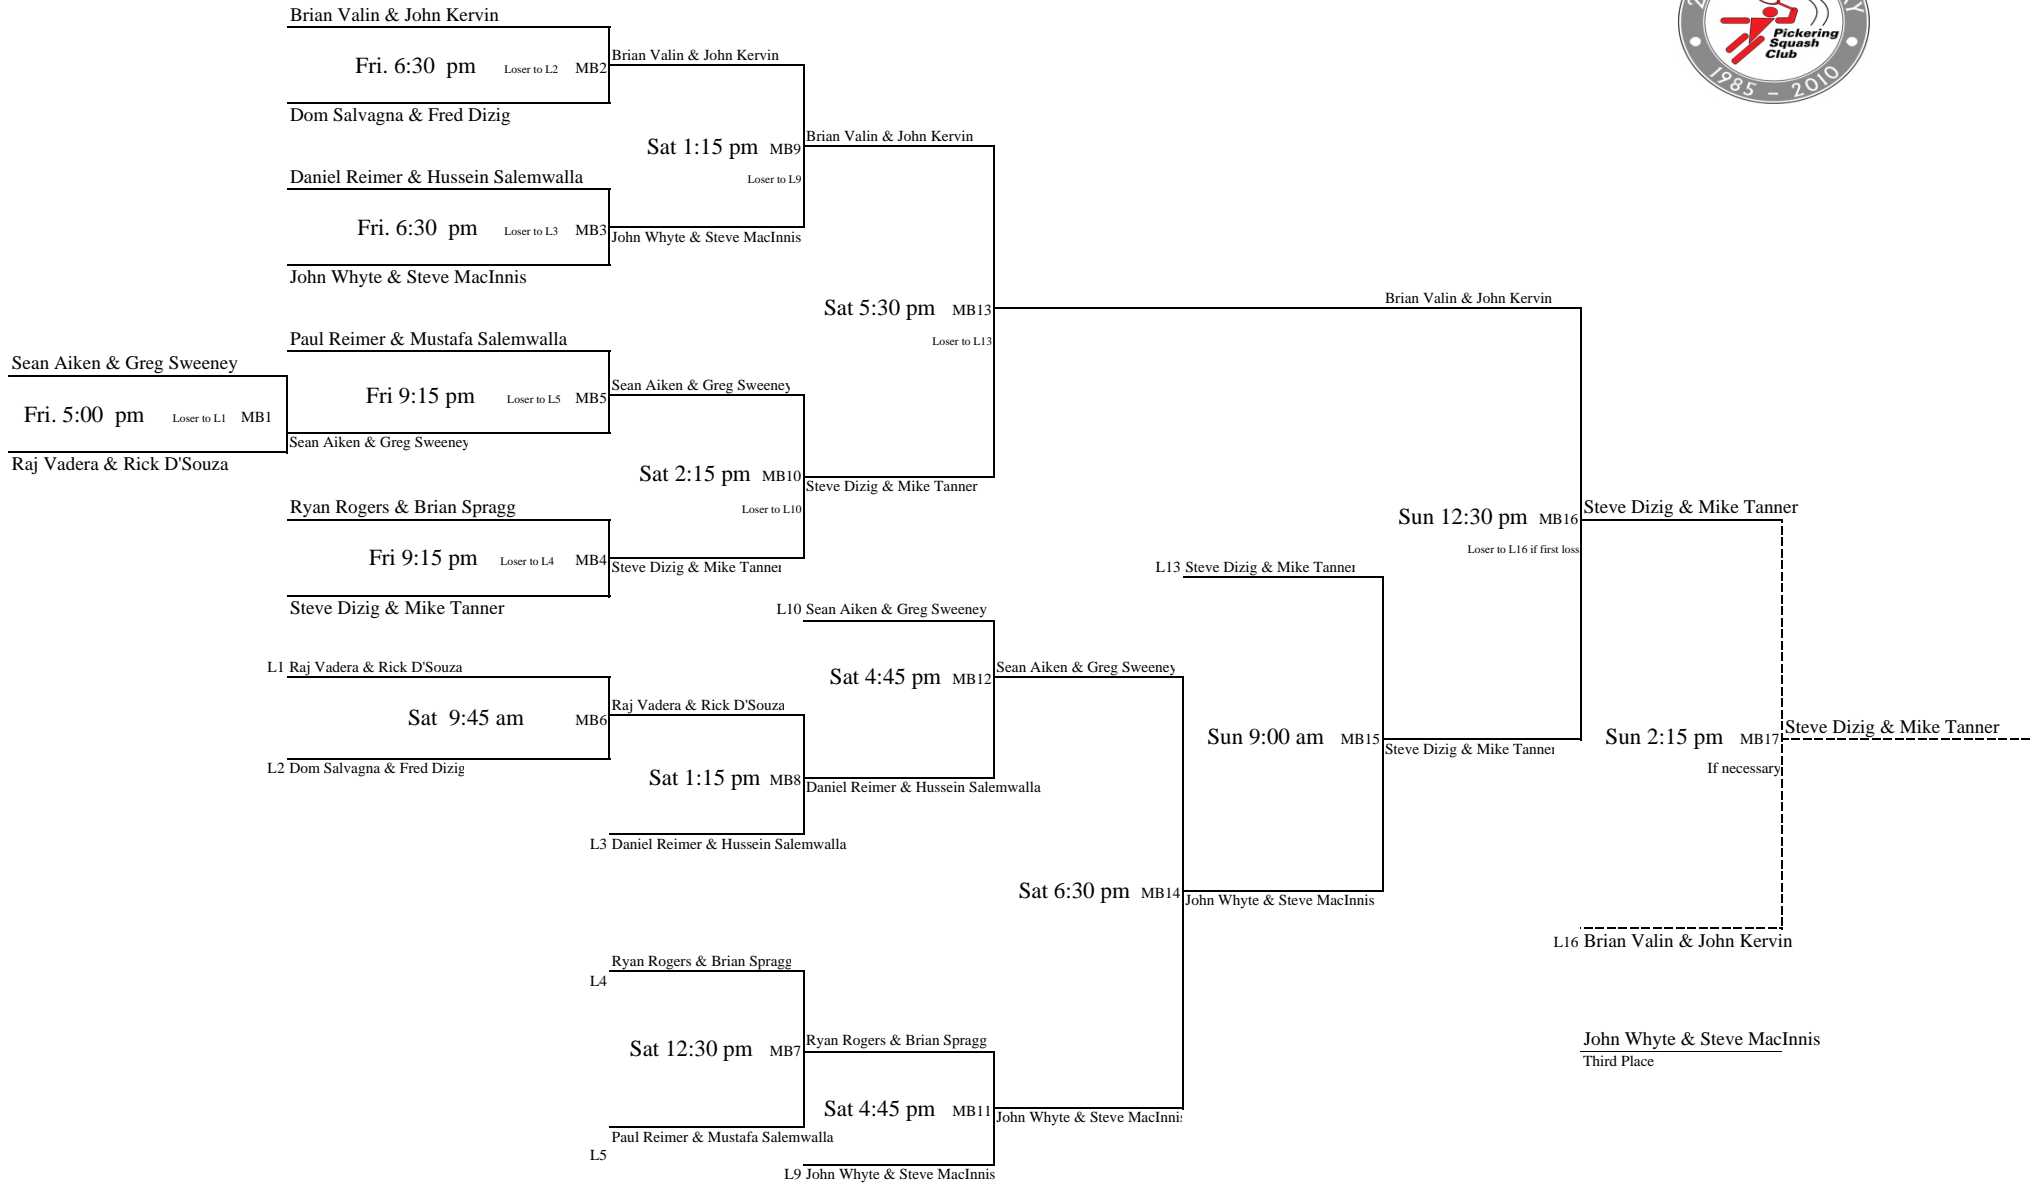

Lee Hanebury Memorial Tournament January 28 - 30, 2011

Men's "B" Draw

Lee Hanebury Memorial Tournament January 28 - 30, 2011

Men's "C" Draw

Lee Hanebury Memorial Tournament January 28 - 30, 2011

Women's "B" Draw

Lee Hanebury Memorial Tournament January 28 - 30, 2011

Women's "C" Draw