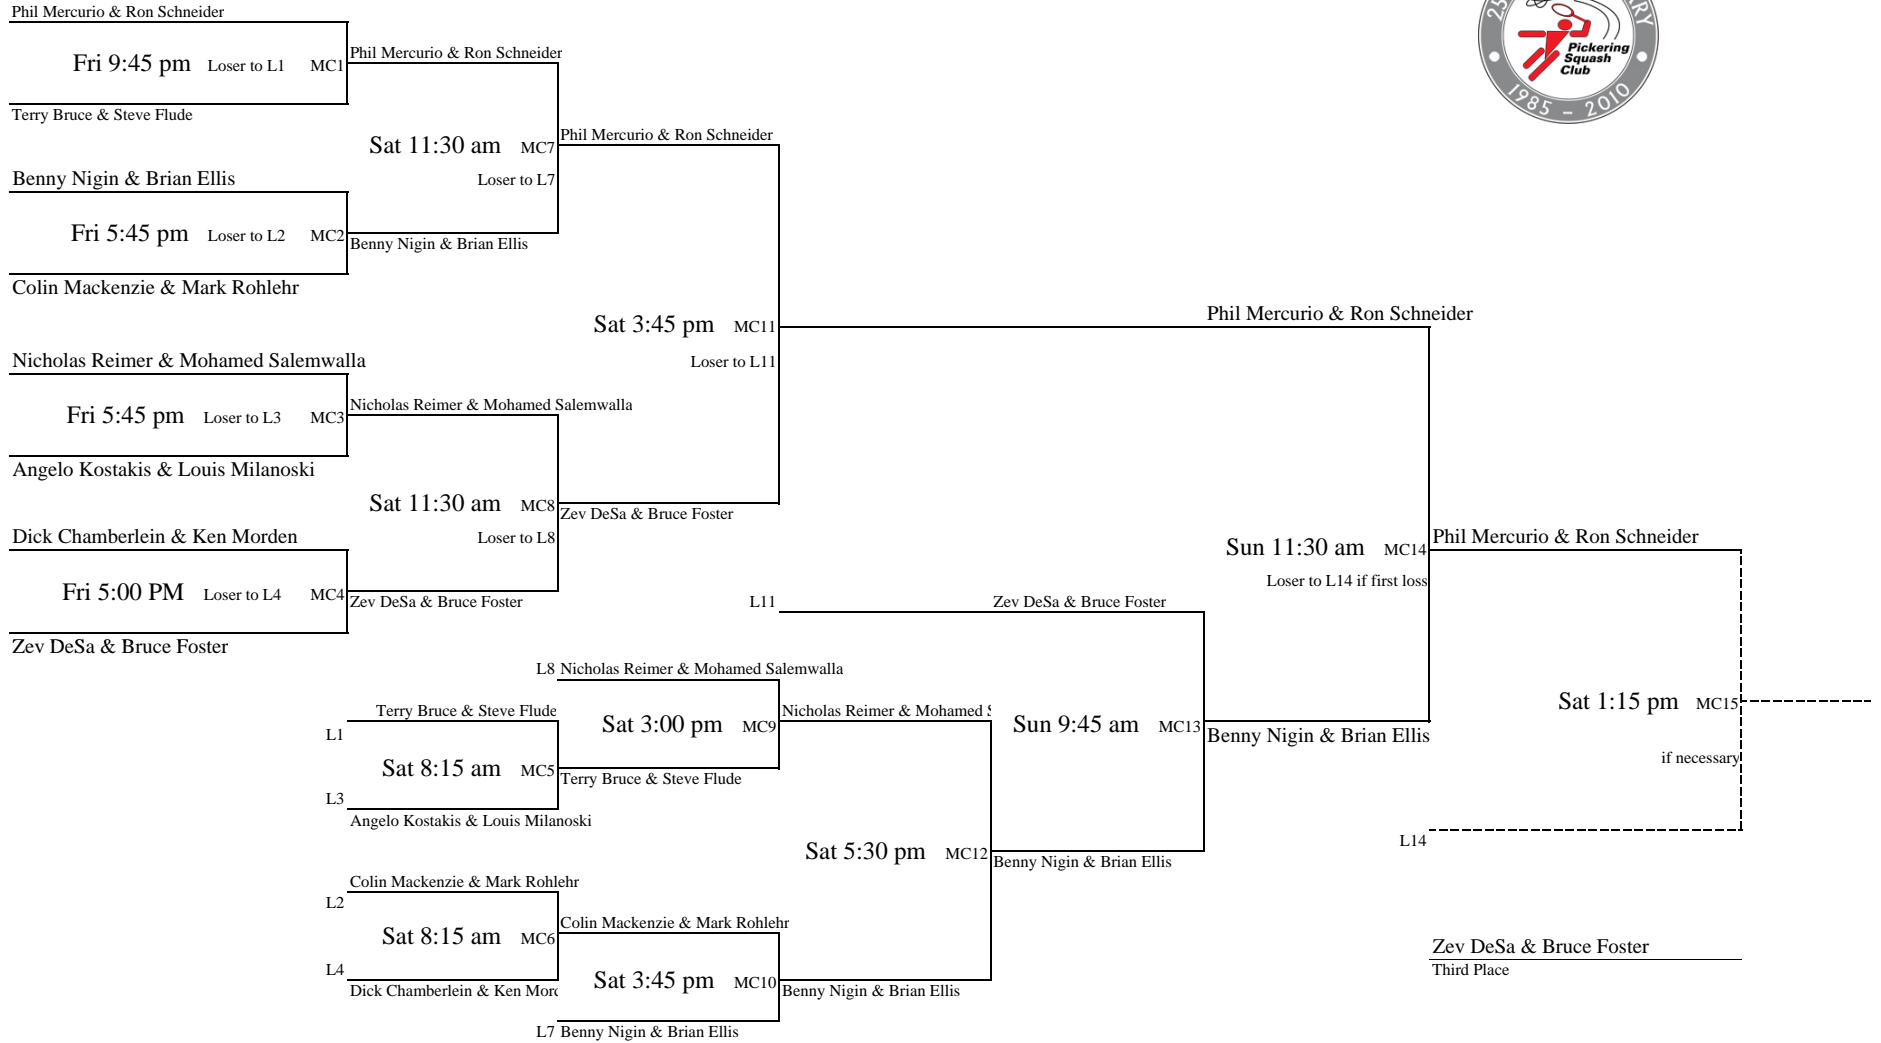

Lee Hanebury Memorial Tournament January 28 - 30, 2011

Men's "B" Draw

Lee Hanebury Memorial Tournament January 28 - 30, 2011

Men's "C" Draw

Lee Hanebury Memorial Tournament January 28 - 30, 2011

Women's "B" Draw

Lee Hanebury Memorial Tournament January 28 - 30, 2011

Women's "C" Draw