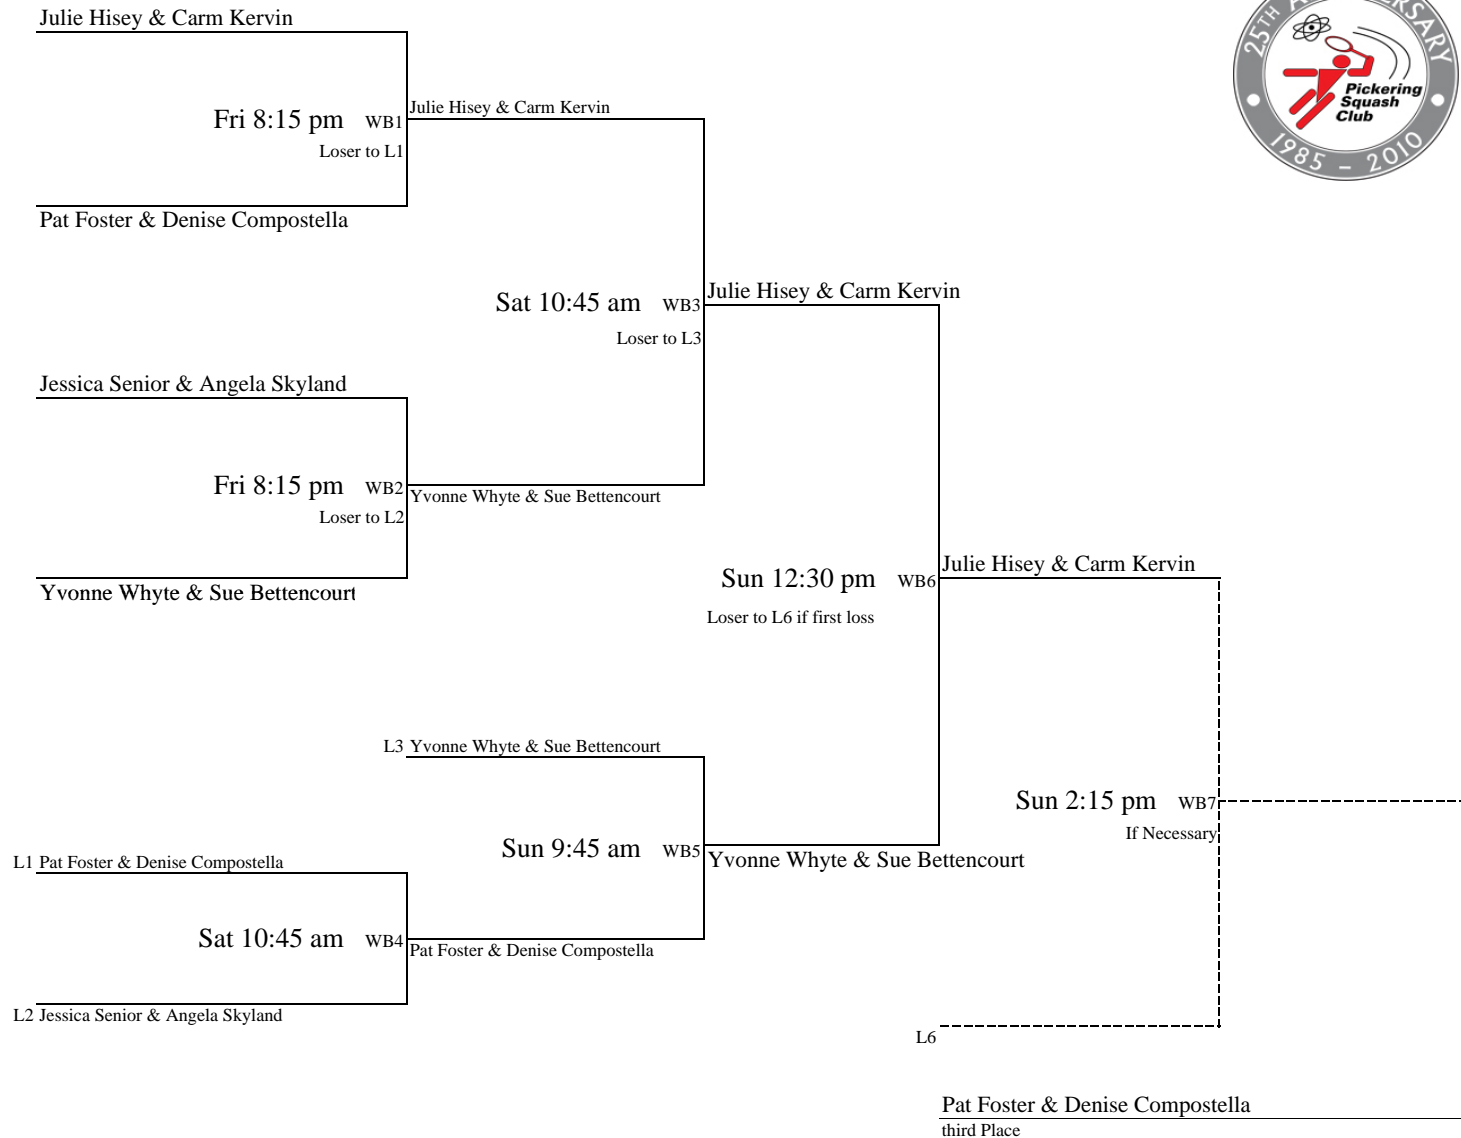

Lee Hanebury Memorial Tournament January 28 - 30, 2011

Men's "B" Draw

Lee Hanebury Memorial Tournament January 28 - 30, 2011

Men's "C" Draw

Lee Hanebury Memorial Tournament January 28 - 30, 2011

Women's "B" Draw

Lee Hanebury Memorial Tournament January 28 - 30, 2011

Women's "C" Draw