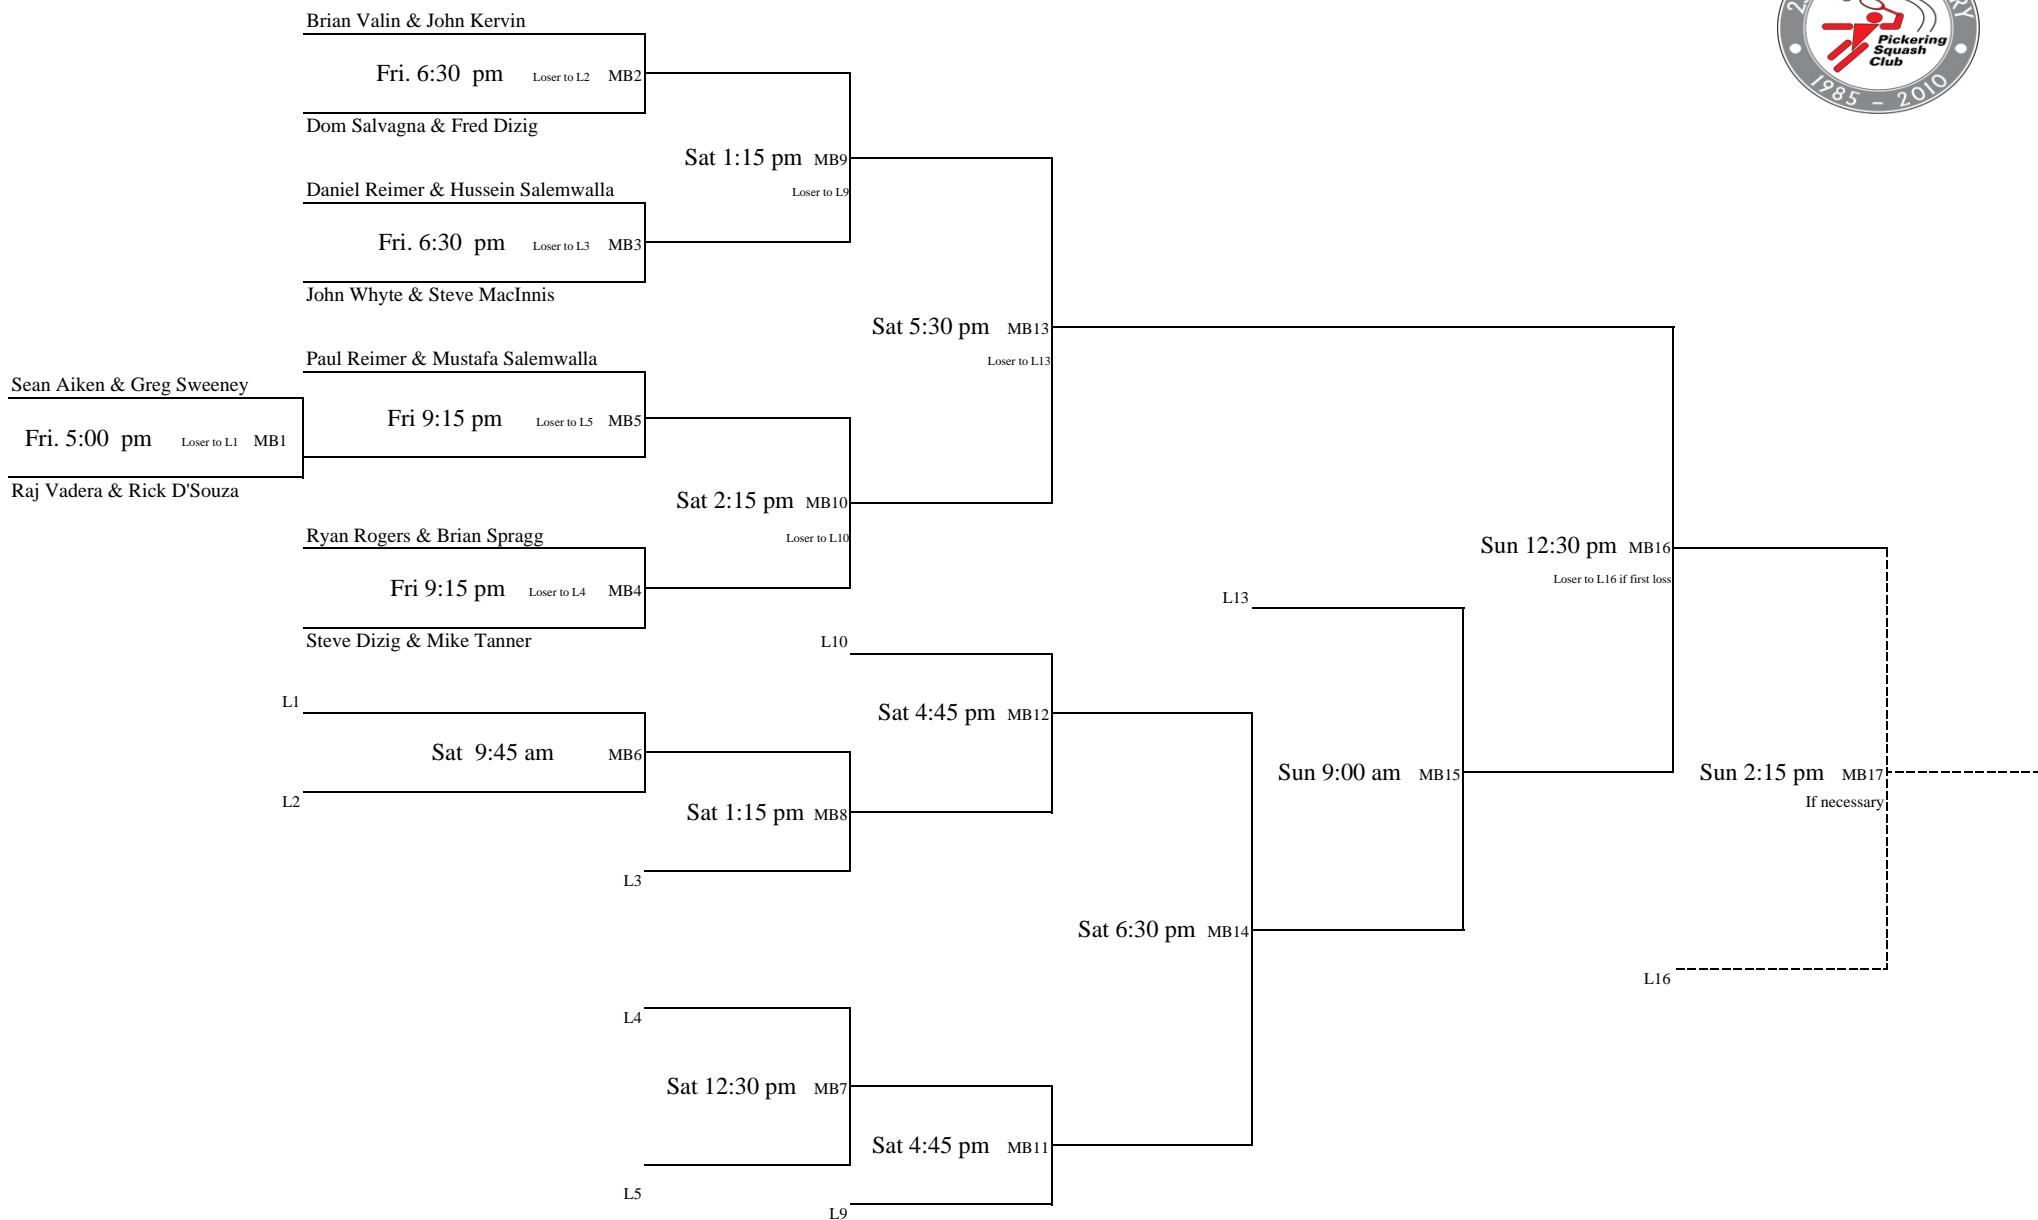

Men's Doubles "B" Draw

Start Times

	Sean Aiken & Greg Sweeney	Friday	5:00 PM	MB1	*** See Below
	Raj Vadera & Rick D'Souza	Friday	5:00 PM	MB1	*** See Below
	Brian Valin & John Kervin	Friday	6:30 PM	MB2	
	Dom Salvagna & Fred Dizig	Friday	6:30 PM	MB2	
	John Whyte & Steve MacInnis	Friday	6:30 PM	MB3	
	Daniel Reimer & Hussein Salemwalla	Friday	6:30 PM	MB3	
	Ryan Rogers & Brian Spragg	Friday	9:15 PM	MB4	
	Steve Dizig & Mike Tanner	Friday	9:15 PM	MB4	
	Paul Reimer & Mustafa Salemwalla	Friday	9:15 PM	MB5	
***	Winner of MB1	Friday	9:15 PM	MB5	

Lee Hanebury Memorial Tournament January 28 - 30, 2011

Men's "B" Draw

Lee Hanebury Memorial Tournament January 28 - 30, 2011

Men's "C" Draw

Lee Hanebury Memorial Tournament January 28 - 30, 2011

Women's "C" Draw