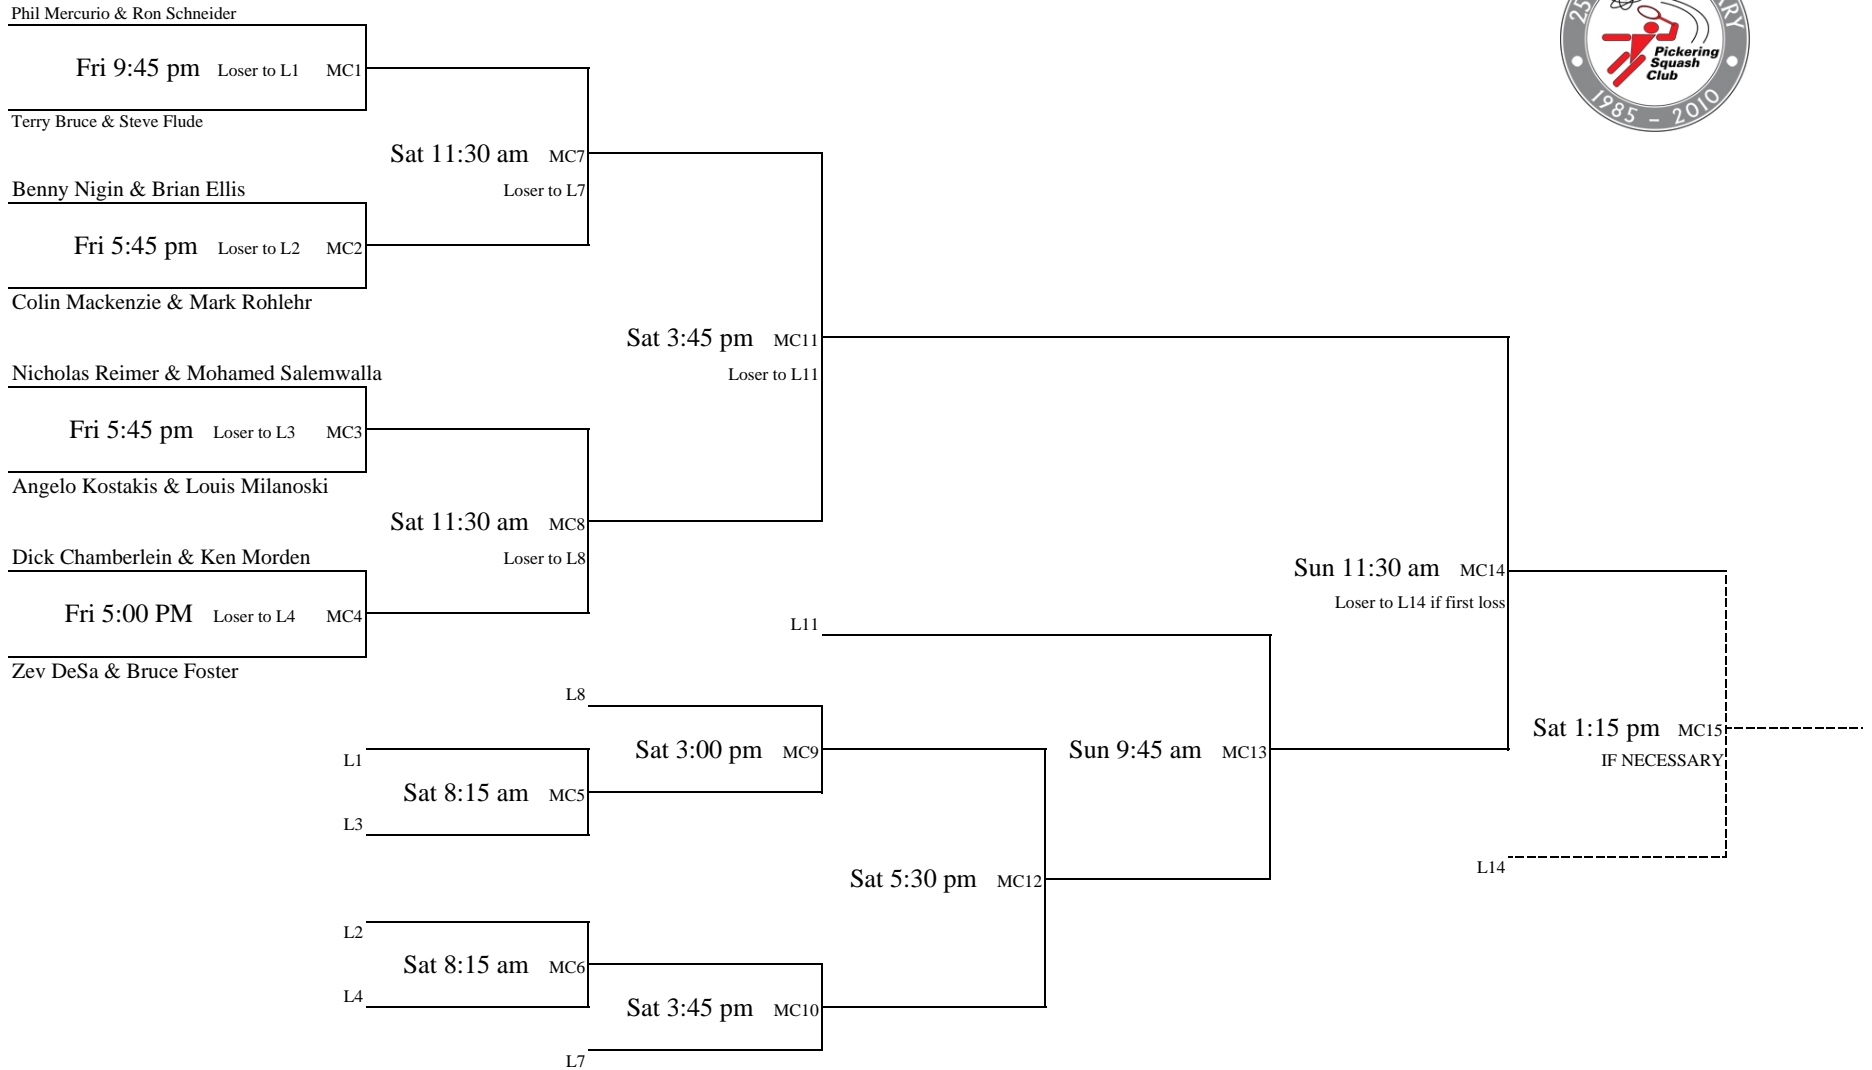

Men's Doubles "B" Draw

Start Times

	Sean Aiken & Greg Sweeney	Friday	5:00 PM	MB1	*** See Below
	Raj Vadera & Rick D'Souza	Friday	5:00 PM	MB1	*** See Below
	Brian Valin & John Kervin	Friday	6:30 PM	MB2	
	Dom Salvagna & Fred Dizig	Friday	6:30 PM	MB2	
	John Whyte & Steve MacInnis	Friday	6:30 PM	MB3	
	Daniel Reimer & Hussein Salemwalla	Friday	6:30 PM	MB3	
	Ryan Rogers & Brian Spragg	Friday	9:15 PM	MB4	
	Steve Dizig & Mike Tanner	Friday	9:15 PM	MB4	
	Paul Reimer & Mustafa Salemwalla	Friday	9:15 PM	MB5	
***	Winner of MB1	Friday	9:15 PM	MB5	

Lee Hanebury Memorial Tournament January 28 - 30, 2011

Men's "B" Draw

Lee Hanebury Memorial Tournament January 28 - 30, 2011

Men's "C" Draw

Lee Hanebury Memorial Tournament January 28 - 30, 2011

Women's "C" Draw